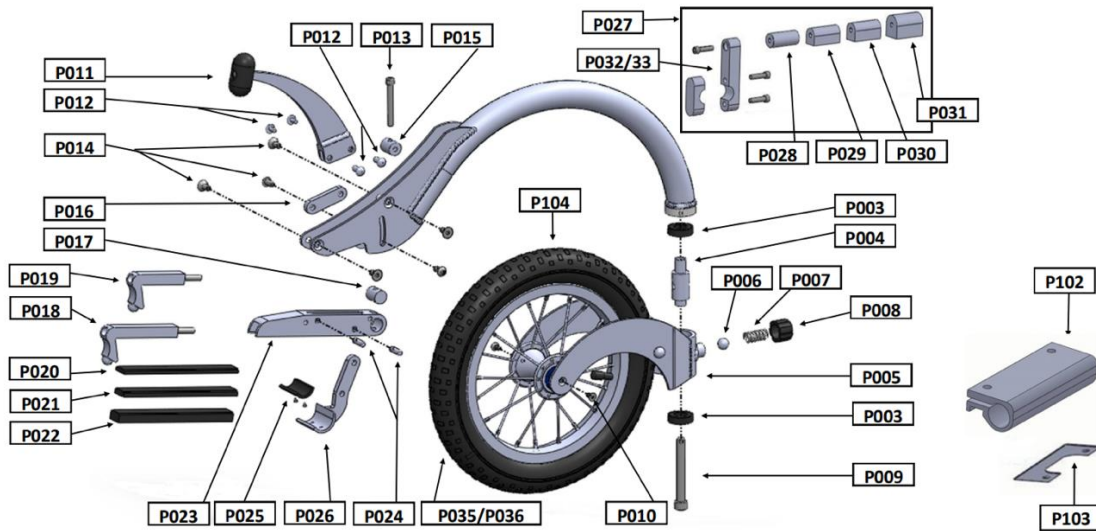

FreeWheel Parts Dealer Pricing

SKU	Product	MSRP
1FW-P003	Bearing	\$8.00 CAD
1FW-P004	Bushing	\$ 11.00 CAD
1FW-P005	Fork	\$ 115 CAD
1FW-P006	Ball	\$ 4.00 CAD
1FW-P007	Spring	\$ 6.00 CAD
1FW-P008	Cap/Knob	\$ 8.00 CAD
1FW-P009	Steering Stem Bolt	\$ 8.00 CAD
1FW-P010	Axle Screws (2)	\$ 6.00 CAD
1FW-P011	Handle Knob Only	\$ 8.00 CAD
1FW-P012	Sex Bolts	\$ 7.00 CAD
1FW-P013	Angle Adjust Bolt	\$ 7.00 CAD
1FW-P014	Screw Set (6)	\$ 11.00 CAD
1FW-P015	Barrel A	\$ 8.00 CAD

1FW-P016	Link	\$ 10.00 CAD
1FW-P017	Barrel B in Brick	\$ 8.00 CAD
1FW-P018	Rear End – LONG	\$ 20.00 CAD
1FW-P019	Rear End- SHORT	\$ 15.00 CAD
1FW-P020	Flat Shim – Thing	\$ 6.00 CAD
1FW-P021	Flat Shim – Medium	\$ 7.00 CAD
1FW-P022	Flat Shim – Thick	\$ 8.00 CAD
1FW-P023	Brick	\$ 56.00 CAD
1FW-P024	Pivot Pins (2)	\$ 8.00 CAD
1FW-P025	Cup Shim w/ Screws	\$ 11.00 CAD
1FW-P026	Clamp	\$ 45.00 CAD
1FW-P027	Complete Perch Set	\$ 87.00 CAD
1FW-P028	Perch Post – Round	\$ 13.00 CAD
1FW-P029	Perch Post – Small D	\$ 13.00 CAD
1FW-P030	Perch Post – Med D	\$ 13.00 CAD
1FW-P031	Perch Post – Large D	\$ 14.00 CAD
1FW-P032	Perch Clamp	\$ 42.00 CAD
1FW-P033	Perch Clamp – Q7	\$ 53.00 CAD
1FW-P034	Custom Perch Clamp (34A-1" / 34B-7/8")	\$ 49.00 CAD
1FW-P035	Tube	\$ 14.00 CAD
1FW-P036	Air Tire (Only)	\$ 31.00 CAD
1FW-P100	Panthera Set – Shims/Perch Post	\$ 34.00 CAD
1FW-P101	Panthera Cup Shim Only	\$ 11.00 CAD
1FW-P102	TiLite Modified Clamp/ Shim/Screws	\$ 67.00 CAD
1FW-P103	TiLite Plastic Shim Only	\$ 14.00 CAD
1FW-P104	Wheel/Axle Assembly (no tire)	\$ 109.00 CAD
1FW-P105	Tilite Pilot Footrest	\$ 150.00 CAD
1FW-CU01	Custom Long RE-1" Extension	\$ 76.00 CAD
1FW-CU02	Modified D - For Riser footplate	\$ 38.00 CAD