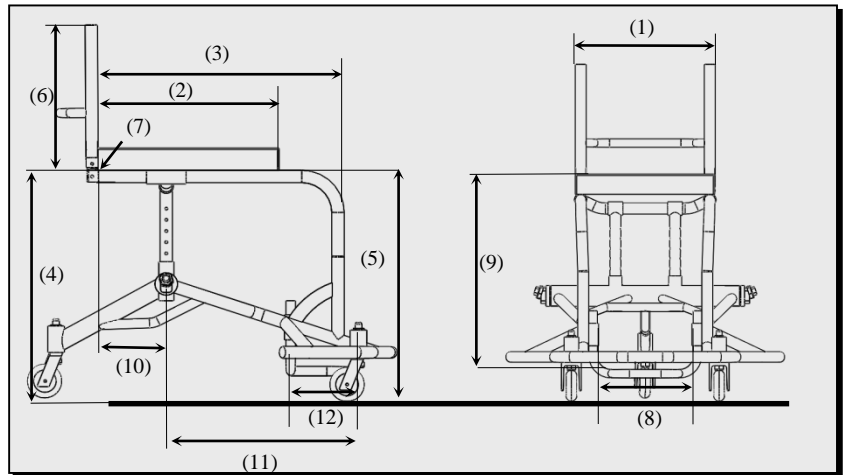

- Cash
- Insurance
- Grant
- Other _____

PER4MAX THUNDER ADJ.

Rep.: _____
Event: _____

Name: _____
Address: _____
City: _____
State: _____ Zip: _____
Email: _____

Date: _____ SSN#: XXX - XX - _____
Age: _____ Weight (lbs.): _____ Height: _____"
Disability: _____
Tel #: ( ) _____ - _____ (Home or Work)
Other Info: _____

FRAME SPECIFICATION

Model

1. THUNDER ADJ. ..... Retail: USD $3,295
2. ☐ 7000 Series.....Add USD $400
   - ☐ Radial.....Add USD $300
   - ☐ 5/8 Axle.....Add USD $100

SPORT:

- Basketball
- Tennis
- Softball (No Front Bumper)

1) Seat Width

1. ☐ 12" • 13" ☐ 14" • 15" ☐ 16" • 17" ☐ 18"

2) Seat Depth

1. ☐ 12" • 13" ☐ 14" • 15" ☐ 16" • 17" ☐ 18"

3) Total Length _____"

4) Rear Seat Height

1. ☐ Maximum: _____" Minimum: _____"

5) Front Seat Height

1. ☐ 17" • 18" ☐ 19" • 20" ☐ 21" • Other _____"

6) Backrest Height

1. ☐ 8" • 10" ☐ 12" • 14" • Other: _____"

- Back Height Adj. : From _____" to _____" ..... USD $80

7) Back Angle

- 0° • 3° • 5°
- Other: _____° (⊥ Seat or ⊥ Floor)

8) Foot Width

1. ☐ 7" ☐ 8" ☐ 9" ☐ 10" ☐ Other: _____"

9) Lower Leg Length _____" (16", 17", etc.)

10) Backrest To Center Axle

1. ☐ 4" ☐ 5" ☐ 6" ☐ 7" ☐ Other: _____"

11) Center Axle To Caster Housing

1. ☐ 15" ☐ 16" ☐ 17" ☐ 18" ☐ Other: _____"

12) Caster Housing To Front Foot Plate

1. ☐ 6" Std. ☐ Other: _____"

13) Side Wheel Clearance

1. ☐ 1/2" ☐ 1" ☐ 1 1/2" ☐ 2"

14) Camber Angle

- 15° • 17° • 18° • 20° • Other: _____°

Notes:

*Effective: March 2015

Pricing and specifications are subject to change without notice.

Customer Service:
Telephone: 866-827-4548
Fax: 877-731-7745

49 Bespoke Inc.
www.49bespoke.com
Page 1 of 2

51 Caldari Road, Units 6-7B
Concord, ON L4K 4G3, Canada